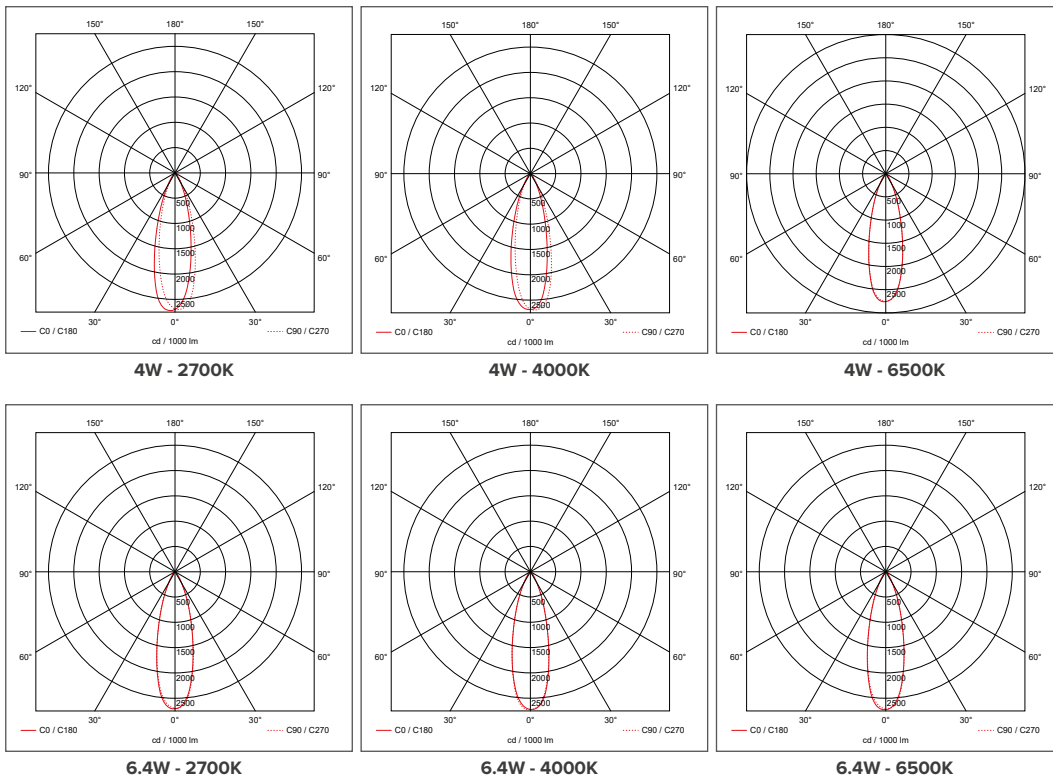

INCEPTOR® MILLI

Technical Specification

Product Code: **OXMB-W-W**

Luckinslive **436166505**

Description: 4-6.4W Dimmable LED Downlight With CCT Switch IP65 White Baffle White Bezel

OVIA Limited, Scolmore House, Mariner, Lichfield Road Industrial Estate,
Tamworth, Staffordshire, B79 7UL United Kingdom
T: +44 (0)1827 300640
E: sales@oviaUK.com | W: oviaUK.com

Catalogue

Section

DoC

Installation