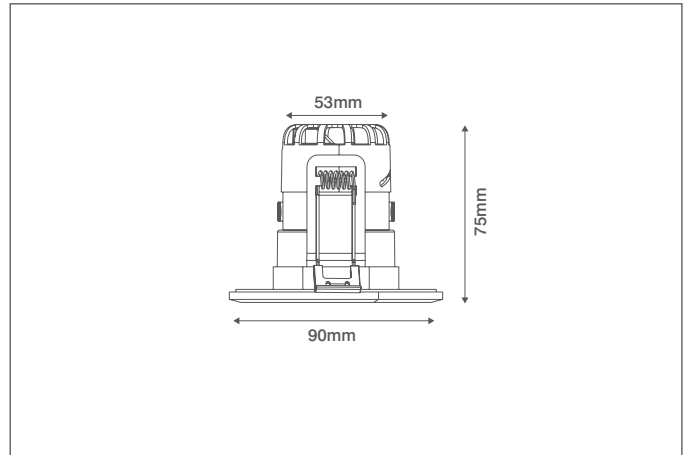

INCEPTOR® MILLI

Technical Specification

Product Code: OXMB-W-W

Luckinslive 436166505

Description: 4-6.4W Dimmable LED Downlight With CCT Switch IP65 White Baffle White Bezel

General Information

Dimensions (mm)	90 (Dia.) x 75(D)
Materials	Bezel: ABS (Plated or Powder Coated); Rear Frame: Steel; Rear Housing: Polycarbonate; Lens: Polycarbonate
Baffle Finish	White
Bezel Colour	White (RAL9003)
Product Weight (Kg)	0.245
Cutout Diameter Minimum (mm)	64
Cutout Diameter Maximum (mm)	75
Recess Depth (mm)	70
Ingress Protection	IP65
Impact Rating (IK)	IK05
Maximum Ceiling Thickness (mm)	37.5
Warranty (Years)	5

Supply & Power Information

Continuous Operating Voltage (AC) (Hz)	220-240 (50)
Safety Class	I
Circuit Wattage (W)	4 / 6.4
LED Wattage Options (W)	4 / 6.4
Input Current (mA)	40
Inrush Current	1.01A (34ms)
Power Factor	>0.9
Driver Information	Integrated
Operating Temperature (°C)	-5 to +25
Maximum Critical Temperature (°C)	+115
Prewired Flow™ Connector	Yes (3 Pole CT115-F + Loop Push-in Terminals)

Luminaire Output

Colour Temperature (K)	2700	4000	6500
LED Wattage	4		
Typical Luminous Flux (lm)	360	390	380
Efficacy (lm/W)	89	97	94
LED Wattage	6.4		
Typical Luminous Flux (lm)	570	620	600
Efficacy (lm/W)	89	97	94
Beam Angle (°)	25		
Colour Rendering Index (CRI)	>80		
Unified Glare Rating (UGR)	22		
Flicker Free	Yes		
LED Lifetime (L70) (Hours)	35000		

INCEPTOR® MILLI

Technical Specification

Product Code: **OXMB-W-W**

Luckinslive **436166505**

Description: 4-6.4W Dimmable LED Downlight With CCT Switch IP65 White Baffle White Bezel

OVIA Limited, Scolmore House, Mariner, Lichfield Road Industrial Estate,
 Tamworth, Staffordshire, B79 7UL United Kingdom
 T: +44 (0)1827 300640
 E: sales@oviaUK.com | W: oviaUK.com